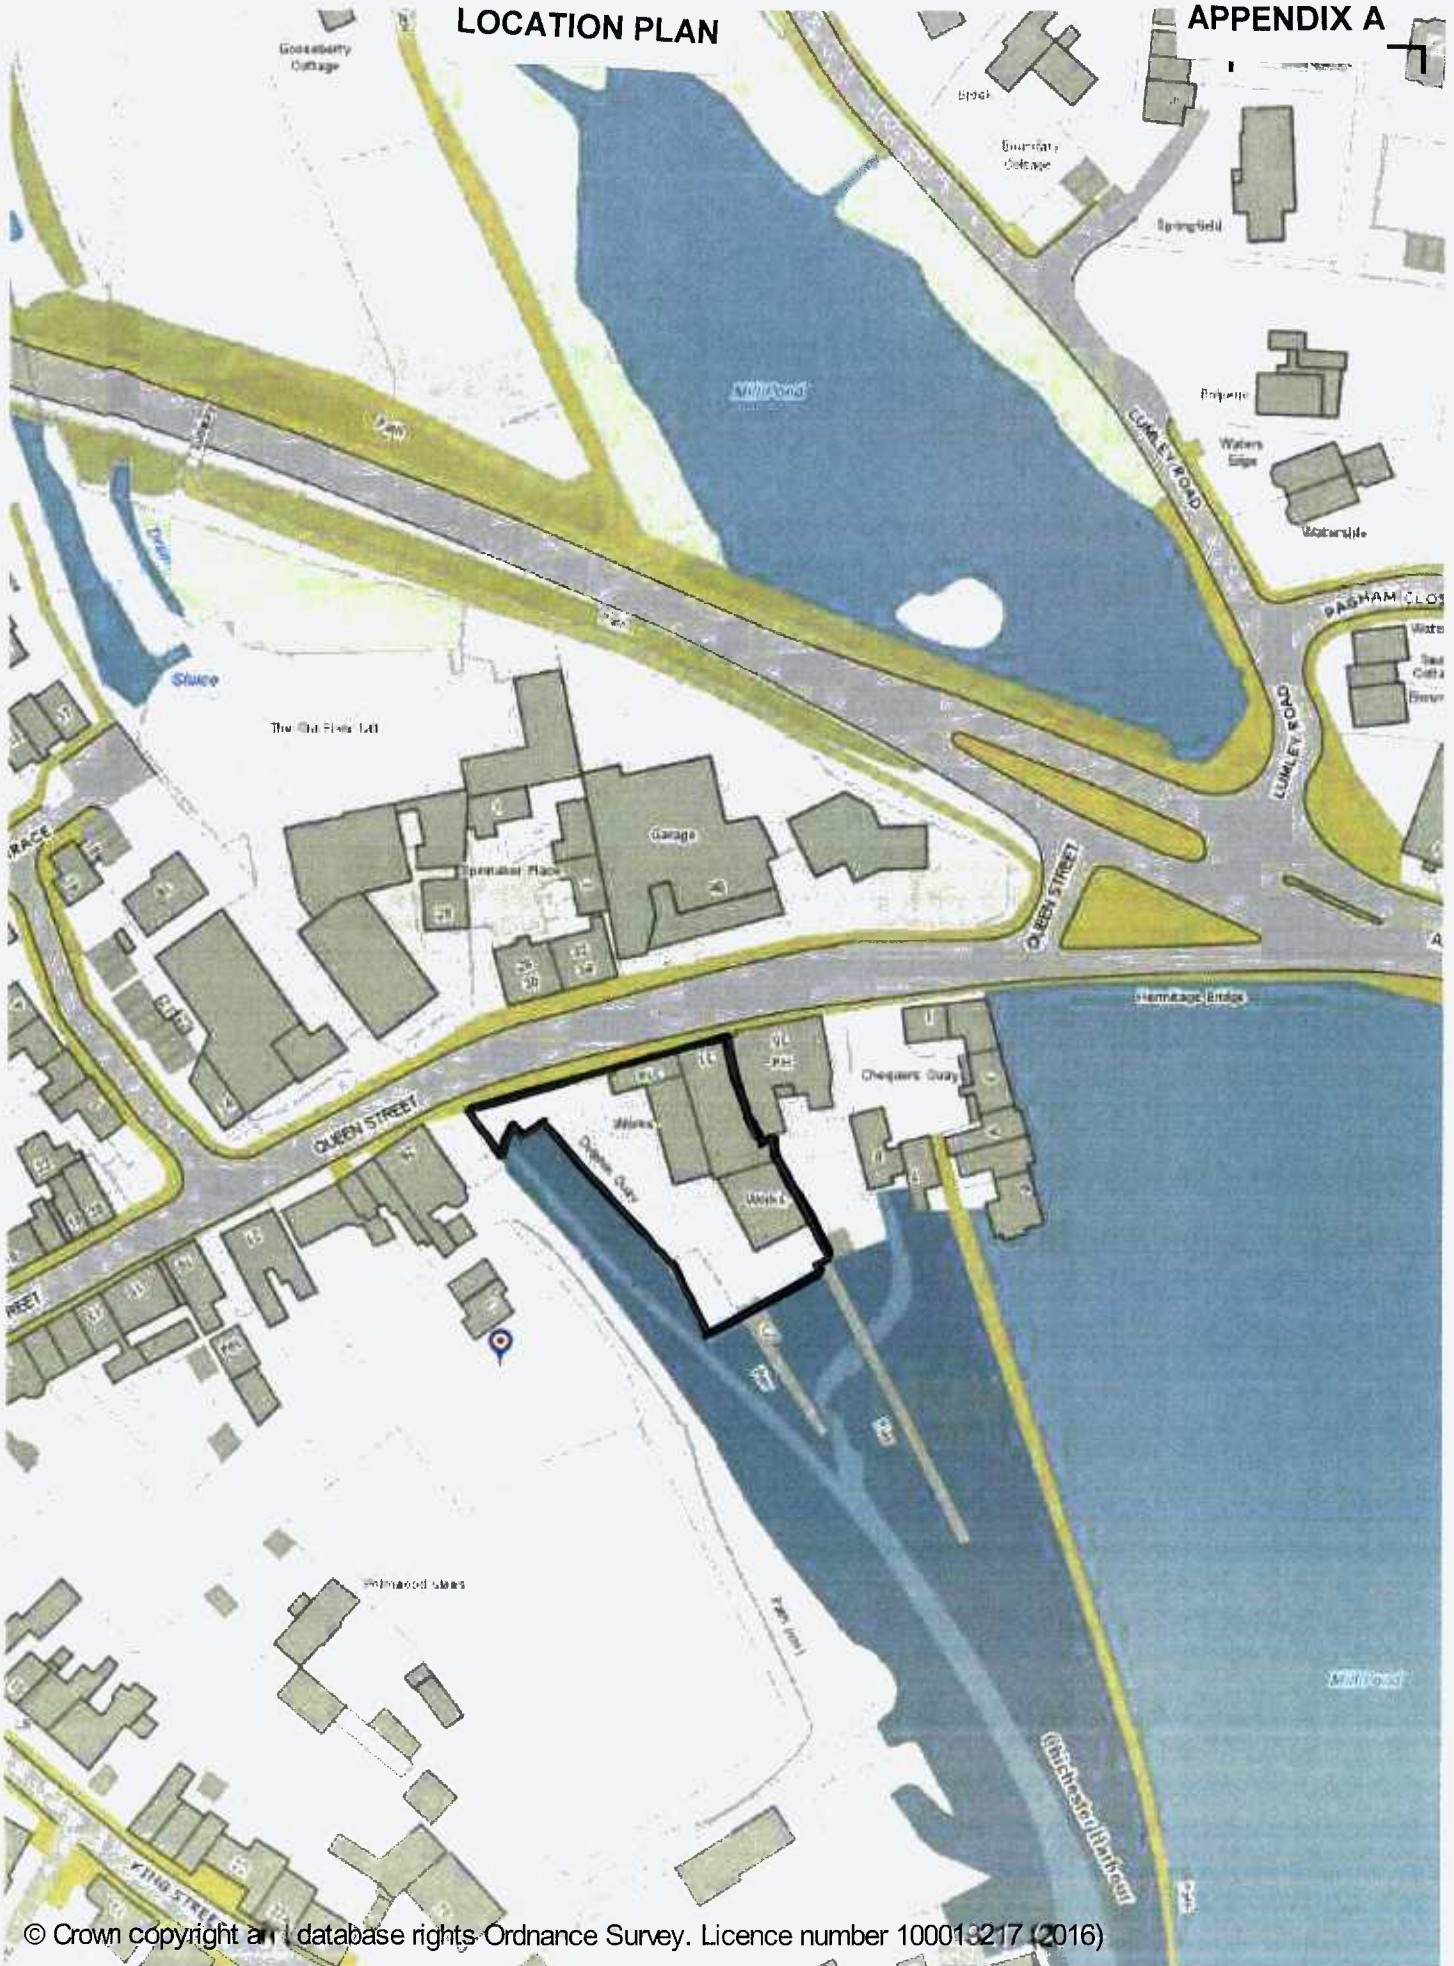

LOCATION PLAN

APPENDIX A

© Crown copyright and database rights Ordnance Survey. Licence number 100013217 (2016)

Dolphin Quay, Queen Street, Emsworth APP/16/00921
Please note objectors and supporters are not marked on this plan.
Scale: 1:1250